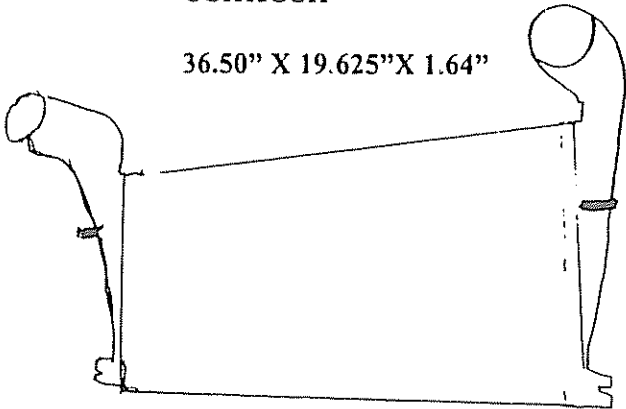

OHT 905
OSHKOSH

31.3" x 19.82" x 2.75"

Inlet: 3.5" Outlet: 3.5"

OHT 906
OSHKOSH

39.5" x 19.08" x 2.046"

Inlet: 4" Outlet: 4"

OHT 907
OSHKOSH

35.72" X 13.75" X 2.75"

Inlet: 4" Outlet: 4"

OHT 908
OSHKOSH

31.75" X 16.02" X 2.52"

Inlet: 4" Outlet: 4"

OHIO HEAT TRANSFER, LTD
MANUFACTURER OF QUALITY HEAT TRANSFER PRODUCTS
55130 NATIONAL ROAD
LANSING, OH 43934
TOLL FREE: (877) 633-0391

CHARGED AIR COOLERS - OSHKOSH/ADVANCED

OHT 909
OSHKOSH

35.72" x 19.08" x 2.75"

Inlet: 4" Outlet: 4"

OHT 910
OSHKOSH

39.5" x 19.75" x 1.64"

Inlet: 4" Outlet: 4"

OHT 911
OSHKOSH

36.50" X 19.625" X 1.64"

Inlet: 4" Outlet: 4"

OHT 912
OSHKOSH

23.50" X 22.00" X 1.64"

Inlet: 4" Outlet: 4"

OHIO HEAT TRANSFER, LTD
MANUFACTURER OF QUALITY HEAT TRANSFER PRODUCTS
55130 NATIONAL ROAD
LANSING, OH 43934
TOLL FREE: (877) 633-0391